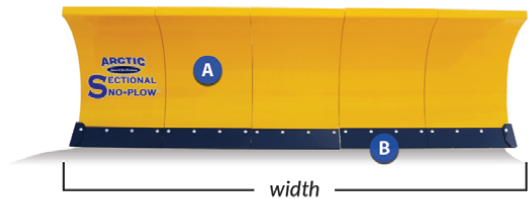

THE ALL-NEW

SECTIONAL SNO-PLOW™

ATTACKING SNOW FROM A WHOLE NEW ANGLE

SECTIONAL SNO-PLOW™ SPECIFICATIONS

A. INDIVIDUAL MOLDBOARD DESIGN

B. SPRING-LOADED STEEL CUTTING EDGES

C. HYDRAULIC-POWERED

D. POLYURETHANE MOUNTING BLOCKS

E. PATENTED SLIP-HITCH™ UNIVERSAL COUPLER SYSTEM

LIGHT-DUTY MODELS*

	WIDTH	HEIGHT	WEIGHT
PA LD-8	91"	32"	1,200 LBS
PA LD-10	121"	32"	1,600 LBS
PA LD-12.5	151"	32"	2,000 LBS
PA LD-15	181"	32"	2,400 LBS

HEAVY-DUTY MODELS*

	WIDTH	HEIGHT	WEIGHT
PA HD-10.5	129"	50"	3,950 LBS
PA HD-13.5	161"	50"	4,400 LBS
PA HD-16	193"	50"	4,850 LBS

*Pricing does not include skid steer mount, bucket mount or OEM style coupler hook mount. Pricing available upon request only due to numerous OEM style coupler hooks available.

All Power Angle plows come standard with hose kits and flow limiters installed. Light-Duty Plows have 7' hoses and 4 gallons per minute flow limiters installed. Heavy-Duty Plows have 3' hoses and 8 gallons per minute flow limiters installed.