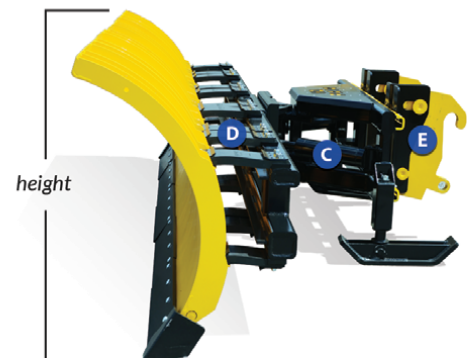

THE ALL-NEW

SECTIONAL SNO-PLOW™

ATTACKING SNOW FROM A WHOLE NEW ANGLE

SECTIONAL SNO-PLOW™ SPECIFICATIONS

A. INDIVIDUAL MOLDBOARD DESIGN

B. SPRING-LOADED STEEL CUTTING EDGES

C. HYDRAULIC-POWERED

D. POLYURETHANE MOUNTING BLOCKS

E. PATENTED SLIP-HITCH™ UNIVERSAL COUPLER SYSTEM

LIGHT-DUTY MODELS*

	WIDTH	HEIGHT	WEIGHT
PA LD-8	91"	32"	1,200 LBS
PA LD-10	121"	32"	1,600 LBS
PA LD-12.5	151"	32"	2,000 LBS
PA LD-15	181"	32"	2,400 LBS

HEAVY-DUTY MODELS*

	WIDTH	HEIGHT	WEIGHT
PA HD-10.5	129"	50"	3,950 LBS
PA HD-13.5	161"	50"	4,400 LBS
PA HD-16	193"	50"	4,850 LBS

*Pricing does not include skid steer mount, bucket mount or OEM style coupler hook mount. Pricing available upon request only due to numerous OEM style coupler hooks available.

All Power Angle plows come standard with hose kits and flow limiters installed. Light-Duty Plows have 7' hoses and 4 gallons per minute flow limiters installed. Heavy-Duty Plows have 3' hoses and 8 gallons per minute flow limiters installed.